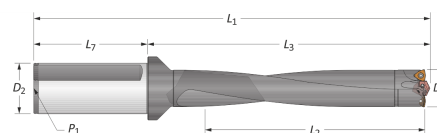

Suporte APX - Série 44

Categorias

- Suporte APX

Ref.	Descrição	D1	D	Tipo	L1	L2	L3	L4
11110W4403H40FM	Ø40.0 - 44.00-50.99 mm	40.0	44.00-50.99	Helicoidal	151.5	216.8	286.9	70.0
11110W4405H40FM	Ø40.0 - 44.00-50.99 mm	40.0	44.00-50.99	Helicoidal	255.0	318.8	388.8	70.0
11110W4408H40FM	Ø40.0 - 44.00-50.99 mm	40.0	44.00-50.99	Helicoidal	407.9	471.1	541.7	70.0
11110W4410H40FM	Ø40.0 - 44.00-50.99 mm	40.0	44.00-50.99	Helicoidal	510.0	573.8	643.8	70.0
11110W4403H50FM	Ø50.0 - 44.00-50.99 mm	50.0	44.00-50.99	Helicoidal	151.5	216.8	296.9	80.0
11110W4405H50FM	Ø50.0 - 44.00-50.99 mm	50.0	44.00-50.99	Helicoidal	255.0	318.8	398.8	80.0
11110W4408H50FM	Ø50.0 - 44.00-50.99 mm	50.0	44.00-50.99	Helicoidal	407.9	471.1	551.7	80.0
11110W4410H50FM	Ø50.0 - 44.00-50.99 mm	50.0	44.00-50.99	Helicoidal	510.0	573.8	653.8	80.0