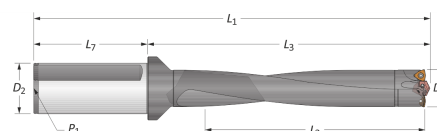

## Suporte APX - Série 44

## Categorias

- Suporte APX

Ref.	Descrição	D1	D	Tipo	L1	L2	L3	L4
11110W4403H40FM	Ø40.0 - 44.00-50.99 mm	40.0	44.00-50.99	Helicoidal	151.5	216.8	286.9	70.0
11110W4405H40FM	Ø40.0 - 44.00-50.99 mm	40.0	44.00-50.99	Helicoidal	255.0	318.8	388.8	70.0
11110W4408H40FM	Ø40.0 - 44.00-50.99 mm	40.0	44.00-50.99	Helicoidal	407.9	471.1	541.7	70.0
11110W4410H40FM	Ø40.0 - 44.00-50.99 mm	40.0	44.00-50.99	Helicoidal	510.0	573.8	643.8	70.0
11110W4403H50FM	Ø50.0 - 44.00-50.99 mm	50.0	44.00-50.99	Helicoidal	151.5	216.8	296.9	80.0
11110W4405H50FM	Ø50.0 - 44.00-50.99 mm	50.0	44.00-50.99	Helicoidal	255.0	318.8	398.8	80.0
11110W4408H50FM	Ø50.0 - 44.00-50.99 mm	50.0	44.00-50.99	Helicoidal	407.9	471.1	551.7	80.0
11110W4410H50FM	Ø50.0 - 44.00-50.99 mm	50.0	44.00-50.99	Helicoidal	510.0	573.8	653.8	80.0