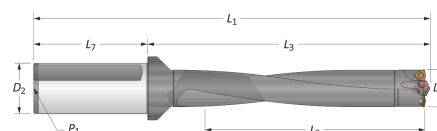

Suporte APX - Série 44

Categorias

- Suporte APX

Ref.	Descrição	D1	D	Tipo	L1	L2	L3	L4
11110W4403H40FM	Ø40.0 - 44.00-50.99 mm	40.0	44.00-50.99	Helicoidal	151.5	216.8	286.9	70.0
11110W4405H40FM	Ø40.0 - 44.00-50.99 mm	40.0	44.00-50.99	Helicoidal	255.0	318.8	388.8	70.0
11110W4408H40FM	Ø40.0 - 44.00-50.99 mm	40.0	44.00-50.99	Helicoidal	407.9	471.1	541.7	70.0
11110W4410H40FM	Ø40.0 - 44.00-50.99 mm	40.0	44.00-50.99	Helicoidal	510.0	573.8	643.8	70.0
11110W4403H50FM	Ø50.0 - 44.00-50.99 mm	50.0	44.00-50.99	Helicoidal	151.5	216.8	296.9	80.0
11110W4405H50FM	Ø50.0 - 44.00-50.99 mm	50.0	44.00-50.99	Helicoidal	255.0	318.8	398.8	80.0
11110W4408H50FM	Ø50.0 - 44.00-50.99 mm	50.0	44.00-50.99	Helicoidal	407.9	471.1	551.7	80.0
11110W4410H50FM	Ø50.0 - 44.00-50.99 mm	50.0	44.00-50.99	Helicoidal	510.0	573.8	653.8	80.0