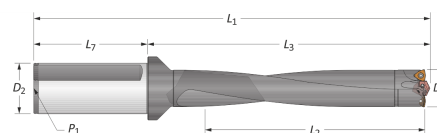

Suporte APX - Série 38

Categorias

- Suporte APX

Ref.	Descrição	D1	D	Tipo	L1	L2	L3	L4
11110W3803H40FM	Ø40.0 - 38.00-43.99 mm	40.0	38.00-43.99	Helicoidal	130.5	196.5	266.5	70.0
11110W3805H40FM	Ø40.0 - 38.00-43.99 mm	40.0	38.00-43.99	Helicoidal	220.0	284.5	354.5	70.0
11110W3808H40FM	Ø40.0 - 38.00-43.99 mm	40.0	38.00-43.99	Helicoidal	352.0	416.3	486.3	70.0
11110W3810H40FM	Ø40.0 - 38.00-43.99 mm	40.0	38.00-43.99	Helicoidal	439.9	503.9	573.9	70.0
11110W3803H50FM	Ø50.0 - 38.00-43.99 mm	50.0	38.00-43.99	Helicoidal	130.5	196.5	276.5	80.0
11110W3805H50FM	Ø50.0 - 38.00-43.99 mm	50.0	38.00-43.99	Helicoidal	220.0	284.5	364.5	80.0
11110W3808H50FM	Ø50.0 - 38.00-43.99 mm	50.0	38.00-43.99	Helicoidal	352.0	416.3	496.3	80.0
11110W3810H50FM	Ø50.0 - 38.00-43.99 mm	50.0	38.00-43.99	Helicoidal	439.9	503.9	583.9	80.0