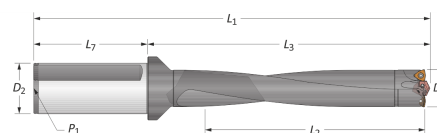

## Suporte APX - Série 38

## Categorias

- Suporte APX

Ref.	Descrição	D1	D	Tipo	L1	L2	L3	L4
11110W3803H40FM	Ø40.0 - 38.00-43.99 mm	40.0	38.00-43.99	Helicoidal	130.5	196.5	266.5	70.0
11110W3805H40FM	Ø40.0 - 38.00-43.99 mm	40.0	38.00-43.99	Helicoidal	220.0	284.5	354.5	70.0
11110W3808H40FM	Ø40.0 - 38.00-43.99 mm	40.0	38.00-43.99	Helicoidal	352.0	416.3	486.3	70.0
11110W3810H40FM	Ø40.0 - 38.00-43.99 mm	40.0	38.00-43.99	Helicoidal	439.9	503.9	573.9	70.0
11110W3803H50FM	Ø50.0 - 38.00-43.99 mm	50.0	38.00-43.99	Helicoidal	130.5	196.5	276.5	80.0
11110W3805H50FM	Ø50.0 - 38.00-43.99 mm	50.0	38.00-43.99	Helicoidal	220.0	284.5	364.5	80.0
11110W3808H50FM	Ø50.0 - 38.00-43.99 mm	50.0	38.00-43.99	Helicoidal	352.0	416.3	496.3	80.0
11110W3810H50FM	Ø50.0 - 38.00-43.99 mm	50.0	38.00-43.99	Helicoidal	439.9	503.9	583.9	80.0