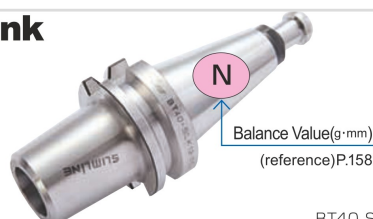

CONES BASE SLK12

Categorias

- Cones Base

BT Shank

BT40-SLK12-75

HSK Shank

A63-SLK12-75F

Ref.	Descrição	L	L1	L2	ØC	ØC1	Fig.	Kg/lbs	NRefrigerac	
9301700SLK12045	BT40-SLK12-45	45	18	-	38	-	1	1.1	1.4	NÃO
930170SLK12045F	BT40-SLK12-45F	45	18	-	41	-	2	1.1	1.6	SIM
9301700SLK12075	BT40-SLK12-75	75	48	-	38	-	1	1.4	1.6	NÃO
930170SLK12075F	BT40-SLK12-75F	75	48	-	41	-	2	1.4	1.8	SIM
930170SLK12135F	BT40-SLK12-135F	135	108	-	41	-	2	2.2	3.2	SIM
9301800SLK12075	BT50-SLK12-75	75	25	12	38	65	1	4.0	4.7	NÃO
930180SLK12075F	BT50-SLK12-75F	75	25	12	41	65	2	4.0	4.9	SIM
930180SLK12105F	BT50-SLK12-105F	105	55	12	41	65	2	4.4	5.3	SIM
930180SLK12135F	BT50-SLK12-135F	135	85	12	41	65	2	4.7	5.7	SIM
9301800SLK12225	BT50-SLK12-225	225	150	37	38	65	1	6.4	14.3	NÃO
9301800SLK12315	BT50-SLK12-315	315	150	127	38	90	1	11.0	31.3	NÃO
9301140SLK12075	A50-SLK12-75	75	49	-	38	-	3	0.8	9.6	NÃO
9301100SLK12075	A63-SLK12-75	75	49	-	38	-	3	1.0	5.0	NÃO
930110SLK12075F	A63-SLK12-75F	75	49	-	41	-	4	1.1	5.5	SIM
9301100SLK12135	A63-SLK12-135	135	109	-	38	-	3	1.7	8.5	NÃO
930110SLK12135F	A63-SLK12-135F	135	109	-	41	-	4	1.9	8.6	SIM
9301600SLK12105	A100-SLK12-105	105	43	33	38	65	3	3.4	20.7	NÃO
930160SLK12105F	A100-SLK12-105F	105	43	33	41	65	4	3.5	20.8	SIM
930160SLK12135F	A100-SLK12-135F	135	73	33	41	65	4	3.8	21.1	SIM
9301600SLK12225	A100-SLK12-225	225	163	33	38	83	3	5.4	36.3	NÃO
9301600SLK12315	A100-SLK12-315	315	150	136	38	83	3	6.4	46.5	NÃO
9301500SLK12075	E50-SLK12-75	75	49	-	38	-	3	0.8	2.9	NÃO
9301150SLK12075	F63M-SLK12-75	75	49	-	38	-	3	1.0	3.4	NÃO
9301210SLK12045	DN40AD-SLK12-45	45	13.8	12.1	38	45	1	1.0	4.6	NÃO
930121SLK12045F	DN40AD-SLK12-45F	45	7.9	18	41	45	2	1.0	4.3	SIM
9301210SLK12075	DN40AD-SLK12-75	75	43.8	12.1	38	45	1	1.3	5.8	NÃO