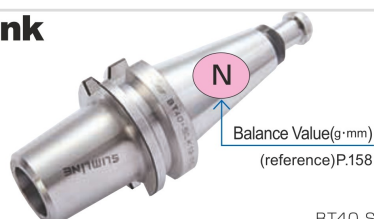

CONES BASE SLK12

Categorias

- Cones Base

BT Shank

BT40-SLK12-75

HSK Shank

A63-SLK12-75F

Ref.	Descrição	L	L1	L2	ØC	ØC1	Fig.	Kg/lbs	NRefrigerac	
9301700SLK12045	BT40-SLK12-45	45	18	-	38	-	1	1.1	1.4	NÃO
930170SLK12045F	BT40-SLK12-45F	45	18	-	41	-	2	1.1	1.6	SIM
9301700SLK12075	BT40-SLK12-75	75	48	-	38	-	1	1.4	1.6	NÃO
930170SLK12075F	BT40-SLK12-75F	75	48	-	41	-	2	1.4	1.8	SIM
930170SLK12135F	BT40-SLK12-135F	135	108	-	41	-	2	2.2	3.2	SIM
9301800SLK12075	BT50-SLK12-75	75	25	12	38	65	1	4.0	4.7	NÃO
930180SLK12075F	BT50-SLK12-75F	75	25	12	41	65	2	4.0	4.9	SIM
930180SLK12105F	BT50-SLK12-105F	105	55	12	41	65	2	4.4	5.3	SIM
930180SLK12135F	BT50-SLK12-135F	135	85	12	41	65	2	4.7	5.7	SIM
9301800SLK12225	BT50-SLK12-225	225	150	37	38	65	1	6.4	14.3	NÃO
9301800SLK12315	BT50-SLK12-315	315	150	127	38	90	1	11.0	31.3	NÃO
9301140SLK12075	A50-SLK12-75	75	49	-	38	-	3	0.8	9.6	NÃO
9301100SLK12075	A63-SLK12-75	75	49	-	38	-	3	1.0	5.0	NÃO
930110SLK12075F	A63-SLK12-75F	75	49	-	41	-	4	1.1	5.5	SIM
9301100SLK12135	A63-SLK12-135	135	109	-	38	-	3	1.7	8.5	NÃO
930110SLK12135F	A63-SLK12-135F	135	109	-	41	-	4	1.9	8.6	SIM
9301600SLK12105	A100-SLK12-105	105	43	33	38	65	3	3.4	20.7	NÃO
930160SLK12105F	A100-SLK12-105F	105	43	33	41	65	4	3.5	20.8	SIM
930160SLK12135F	A100-SLK12-135F	135	73	33	41	65	4	3.8	21.1	SIM
9301600SLK12225	A100-SLK12-225	225	163	33	38	83	3	5.4	36.3	NÃO
9301600SLK12315	A100-SLK12-315	315	150	136	38	83	3	6.4	46.5	NÃO
9301500SLK12075	E50-SLK12-75	75	49	-	38	-	3	0.8	2.9	NÃO
9301150SLK12075	F63M-SLK12-75	75	49	-	38	-	3	1.0	3.4	NÃO
9301210SLK12045	DN40AD-SLK12-45	45	13.8	12.1	38	45	1	1.0	4.6	NÃO
930121SLK12045F	DN40AD-SLK12-45F	45	7.9	18	41	45	2	1.0	4.3	SIM
9301210SLK12075	DN40AD-SLK12-75	75	43.8	12.1	38	45	1	1.3	5.8	NÃO