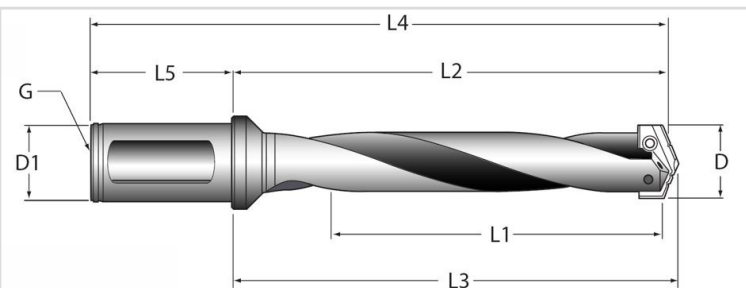

Suporte TA Série 3 - 36.00 a 47.00mm

Categorias

- Suportes TA

Ref.	Descrição	D1	D	Tipo	Comprimento	L1	L2	L3	L4	L5
1125021030S40FM	21030S-40FM - 36.00-47.00	40	36.00-47.00	Direita	Stub	76.2	125.0	129.8	195.0	70.0
1125022030S40FM	22030S-40FM - 36.00-47.00	40	36.00-47.00	Direita	Short	121	173	177.8	243.0	70.0
1125023030H40FM	23030H-40FM - 36.00-47.00	40	36.00-47.00	Helicoidal	Intermediate	165	217.5	222.3	287.5	70.0
1125024030H40FM	24030H-40FM - 36.00-47.00	40	36.00-47.00	Helicoidal	Standard	210	261.9	266.7	331.9	70.0
1125025030S40FM	25030S-40FM - 36.00-47.00	40	36.00-47.00	Direita	Extendec	349.3	401.6	406.4	471.6	70.0
1125027030S40FM	27030S-40FM - 36.00-47.00	40	36.00-47.00	Direita	XL	558.8	611.1	615.9	681.1	70.0
1125029030S40FM	29030S-40FM - 36.00-47.00	40	36.00-47.00	Direita	3XL	787.4	839.7	844.5	909.7	70.0