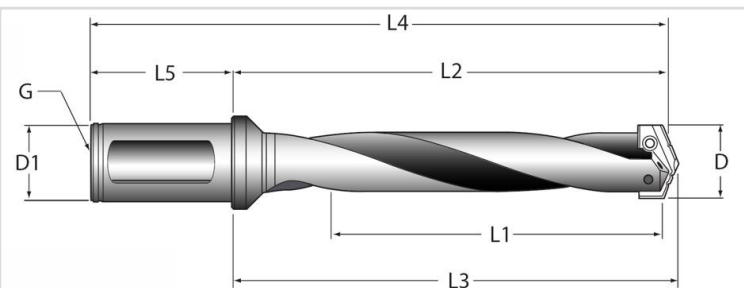

Suporte TA Série 3 - 36.00 a 47.00mm

Categorias

- Suportes TA

Ref.	Descrição	D1	D	Tipo	Comprimento	L1	L2	L3	L4	L5
1125021030S40FM	21030S-40FM - 36.00-47.00	40	36.00-47.00	Direita	Stub	76.2	125.0	129.8	195.0	70.0
1125022030S40FM	22030S-40FM - 36.00-47.00	40	36.00-47.00	Direita	Short	121	173	177.8	243.0	70.0
1125023030H40FM	23030H-40FM - 36.00-47.00	40	36.00-47.00	Helicoidal	Intermediate	165	217.5	222.3	287.5	70.0
1125024030H40FM	24030H-40FM - 36.00-47.00	40	36.00-47.00	Helicoidal	Standard	210	261.9	266.7	331.9	70.0
1125025030S40FM	25030S-40FM - 36.00-47.00	40	36.00-47.00	Direita	Extendec	349.3	401.6	406.4	471.6	70.0
1125027030S40FM	27030S-40FM - 36.00-47.00	40	36.00-47.00	Direita	XL	558.8	611.1	615.9	681.1	70.0
1125029030S40FM	29030S-40FM - 36.00-47.00	40	36.00-47.00	Direita	3XL	787.4	839.7	844.5	909.7	70.0