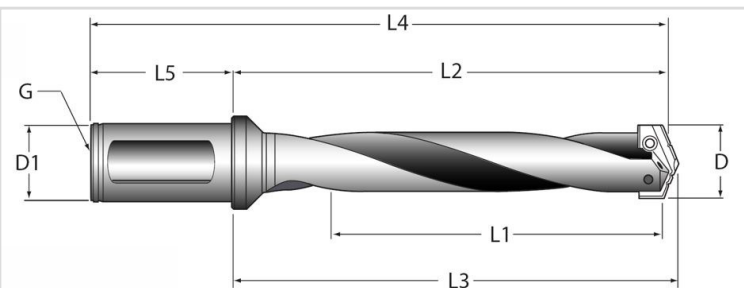

Suporte TA Série 3 - 36.00 a 47.00mm

Categorias

- Suportes TA

| Ref. | Descrição | D1 | D | Tipo | Comprimento | L1 | L2 | L3 | L4 | L5 |
|-----------------|---------------------------|----|-------------|------------|--------------|-------|-------|-------|-------|------|
| 1125021030S40FM | 21030S-40FM - 36.00-47.00 | 40 | 36.00-47.00 | Direita | Stub | 76.2 | 125.0 | 129.8 | 195.0 | 70.0 |
| 1125022030S40FM | 22030S-40FM - 36.00-47.00 | 40 | 36.00-47.00 | Direita | Short | 121 | 173 | 177.8 | 243.0 | 70.0 |
| 1125023030H40FM | 23030H-40FM - 36.00-47.00 | 40 | 36.00-47.00 | Helicoidal | Intermediate | 165 | 217.5 | 222.3 | 287.5 | 70.0 |
| 1125024030H40FM | 24030H-40FM - 36.00-47.00 | 40 | 36.00-47.00 | Helicoidal | Standard | 210 | 261.9 | 266.7 | 331.9 | 70.0 |
| 1125025030S40FM | 25030S-40FM - 36.00-47.00 | 40 | 36.00-47.00 | Direita | Extendec | 349.3 | 401.6 | 406.4 | 471.6 | 70.0 |
| 1125027030S40FM | 27030S-40FM - 36.00-47.00 | 40 | 36.00-47.00 | Direita | XL | 558.8 | 611.1 | 615.9 | 681.1 | 70.0 |
| 1125029030S40FM | 29030S-40FM - 36.00-47.00 | 40 | 36.00-47.00 | Direita | 3XL | 787.4 | 839.7 | 844.5 | 909.7 | 70.0 |