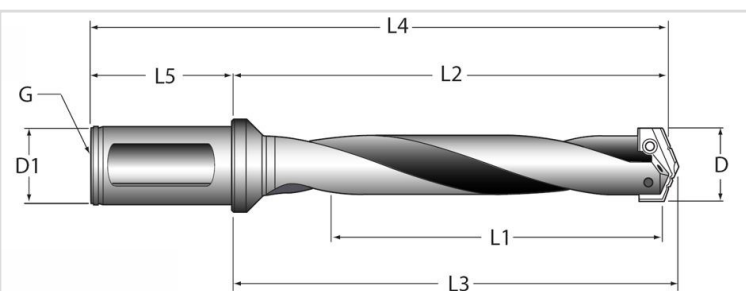

Suporte TA Série 3 - 36.00 a 47.00mm

Categorias

- Suportes TA

Ref.	Descrição	D1	D	Tipo	Comprimento	L1	L2	L3	L4	L5
1125021030S40FM	21030S-40FM - 36.00-47.00	40	36.00-47.00	Direita	Stub	76.2	125.0	129.8	195.0	70.0
1125022030S40FM	22030S-40FM - 36.00-47.00	40	36.00-47.00	Direita	Short	121	173	177.8	243.0	70.0
1125023030H40FM	23030H-40FM - 36.00-47.00	40	36.00-47.00	Helicoidal	Intermediate	165	217.5	222.3	287.5	70.0
1125024030H40FM	24030H-40FM - 36.00-47.00	40	36.00-47.00	Helicoidal	Standard	210	261.9	266.7	331.9	70.0
1125025030S40FM	25030S-40FM - 36.00-47.00	40	36.00-47.00	Direita	Extendec	349.3	401.6	406.4	471.6	70.0
1125027030S40FM	27030S-40FM - 36.00-47.00	40	36.00-47.00	Direita	XL	558.8	611.1	615.9	681.1	70.0
1125029030S40FM	29030S-40FM - 36.00-47.00	40	36.00-47.00	Direita	3XL	787.4	839.7	844.5	909.7	70.0