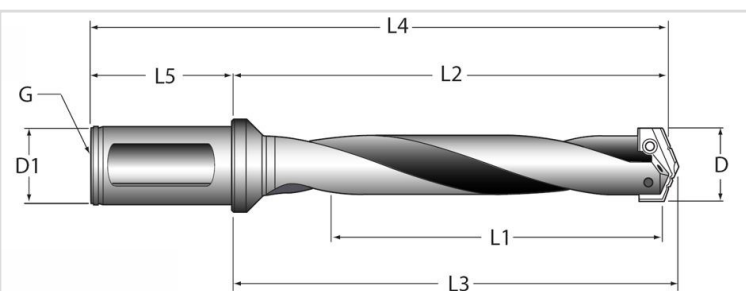

Suporte TA Série 2 - 24.50 a 35.00mm

Categorias

- Suportes TA

Ref.	Descrição	D1	D	Tipo	Comprimento	L1	L2	L3	L4	L5
1125021020S32FM	21020S-32FM - 24.50-35.00	32	24.50-35.00	Direita	Stub	57	88.5	92.1	148.5	60
1125021025S32FM	21025S-32FM - 30.00-35.00	32	30.00-35.00	Direita	Stub	92	123.4	127.0	183.4	60
1125022020S32FM	22020S-32FM - 24.50-35.00	32	24.50-35.00	Direita	Short	86	128.6	132.2	188.6	60
1125022025S32FM	22025S-32FM - 30.00-35.00	32	30.00-35.00	Direita	Short	86	128.6	132.2	188.6	60
1125023020S32FM	23020S-32FM - 24.50-35.00	32	24.50-35.00	Direita	Intermediate	137	179.4	183	239.4	60
1125023020H32FM	23020H-32FM - 24.50-35.00	32	24.50-35.00	Helicoidal	Intermediate	137	179.4	183	239.4	60
1125023025H32FM	23025H-32FM - 30.00-35.00	32	30.00-35.00	Helicoidal	Intermediate	137	179.4	183	239.4	60
1125024020S32FM	24020S-32FM - 24.50-35.00	32	24.50-35.00	Direita	Standard	187	230.2	233.8	290.2	60
1125024020H32FM	24020H-32FM - 24.50-35.00	32	24.50-35.00	Helicoidal	Standard	187	230.2	233.8	290.2	60
1125024025H32FM	24025H-32FM - 30.00-35.00	32	30.00-35.00	Helicoidal	Standard	187	230.2	233.8	290.2	60
1125024520H32FM	24520H-32FM - 24.50-35.00	32	24.50-35.00	Helicoidal	Standard Plus	238	280.9	284.5	340.9	60
1125025020H32FM	25020H-32FM - 24.50-35.00	32	24.50-35.00	Helicoidal	Extendec	289	331.8	335.4	391.8	60
1125025025H32FM	25025H-32FM - 30.00-35.00	32	30.00-35.00	Helicoidal	Extendec	289	331.8	335.4	391.8	60
1125026020H32FM	26020H-32FM - 24.50-35.00	32	24.50-35.00	Helicoidal	Long	410	452.9	456.9	512.9	60
1125027020S32FM	27020S-32FM - 24.50-35.00	32	24.50-35.00	Direita	XL	511	554.1	557.7	614.1	60
1125029020S32FM	29020S-32FM - 24.50-35.00	32	24.50-35.00	Direita	3XL	692	735.1	738.7	795.1	60