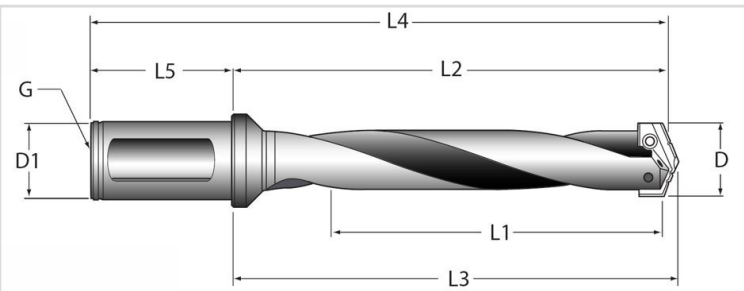

## Categorias

- Suportes TA

| Ref.            | Descrição                 | D1 | D           | Tipo       | Comprimento   | L1  | L2    | L3    | L4    | L5 |
|-----------------|---------------------------|----|-------------|------------|---------------|-----|-------|-------|-------|----|
| 1125021020S32FM | 21020S-32FM - 24.50-35.00 | 32 | 24.50-35.00 | Direita    | Stub          | 57  | 88.5  | 92.1  | 148.5 | 60 |
| 1125021025S32FM | 21025S-32FM - 30.00-35.00 | 32 | 30.00-35.00 | Direita    | Stub          | 92  | 123.4 | 127.0 | 183.4 | 60 |
| 1125022020S32FM | 22020S-32FM - 24.50-35.00 | 32 | 24.50-35.00 | Direita    | Short         | 86  | 128.6 | 132.2 | 188.6 | 60 |
| 1125022025S32FM | 22025S-32FM - 30.00-35.00 | 32 | 30.00-35.00 | Direita    | Short         | 86  | 128.6 | 132.2 | 188.6 | 60 |
| 1125023020S32FM | 23020S-32FM - 24.50-35.00 | 32 | 24.50-35.00 | Direita    | Intermediate  | 137 | 179.4 | 183   | 239.4 | 60 |
| 1125023020H32FM | 23020H-32FM - 24.50-35.00 | 32 | 24.50-35.00 | Helicoidal | Intermediate  | 137 | 179.4 | 183   | 239.4 | 60 |
| 1125023025H32FM | 23025H-32FM - 30.00-35.00 | 32 | 30.00-35.00 | Helicoidal | Intermediate  | 137 | 179.4 | 183   | 239.4 | 60 |
| 1125024020S32FM | 24020S-32FM - 24.50-35.00 | 32 | 24.50-35.00 | Direita    | Standard      | 187 | 230.2 | 233.8 | 290.2 | 60 |
| 1125024020H32FM | 24020H-32FM - 24.50-35.00 | 32 | 24.50-35.00 | Helicoidal | Standard      | 187 | 230.2 | 233.8 | 290.2 | 60 |
| 1125024025H32FM | 24025H-32FM - 30.00-35.00 | 32 | 30.00-35.00 | Helicoidal | Standard      | 187 | 230.2 | 233.8 | 290.2 | 60 |
| 1125024520H32FM | 24520H-32FM - 24.50-35.00 | 32 | 24.50-35.00 | Helicoidal | Standard Plus | 238 | 280.9 | 284.5 | 340.9 | 60 |
| 1125025020H32FM | 25020H-32FM - 24.50-35.00 | 32 | 24.50-35.00 | Helicoidal | Extendec      | 289 | 331.8 | 335.4 | 391.8 | 60 |
| 1125025025H32FM | 25025H-32FM - 30.00-35.00 | 32 | 30.00-35.00 | Helicoidal | Extendec      | 289 | 331.8 | 335.4 | 391.8 | 60 |
| 1125026020H32FM | 26020H-32FM - 24.50-35.00 | 32 | 24.50-35.00 | Helicoidal | Long          | 410 | 452.9 | 456.9 | 512.9 | 60 |
| 1125027020S32FM | 27020S-32FM - 24.50-35.00 | 32 | 24.50-35.00 | Direita    | XL            | 511 | 554.1 | 557.7 | 614.1 | 60 |
| 1125029020S32FM | 29020S-32FM - 24.50-35.00 | 32 | 24.50-35.00 | Direita    | 3XL           | 692 | 735.1 | 738.7 | 795.1 | 60 |