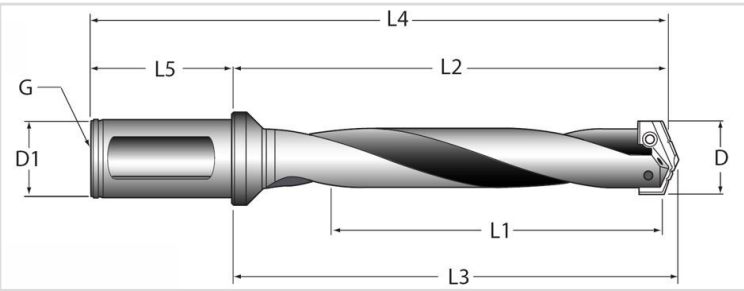

Suporte TA Série 2 - 24.50 a 35.00mm

Categorias

• Suportes TA

Ref.	Descrição	D1	D	Tipo	Comprimento	L1	L2	L3	L4	L5
1125021020S32FM	21020S-32FM - 24.50-35.00	32	24.50-35.00	Direita	Stub	57	88.5	92.1	148.5	60
1125021025S32FM	21025S-32FM - 30.00-35.00	32	30.00-35.00	Direita	Stub	92	123.4	127.0	183.4	60
1125022020S32FM	22020S-32FM - 24.50-35.00	32	24.50-35.00	Direita	Short	86	128.6	132.2	188.6	60
1125022025S32FM	22025S-32FM - 30.00-35.00	32	30.00-35.00	Direita	Short	86	128.6	132.2	188.6	60
1125023020S32FM	23020S-32FM - 24.50-35.00	32	24.50-35.00	Direita	Intermediate	137	179.4	183	239.4	60
1125023020H32FM	23020H-32FM - 24.50-35.00	32	24.50-35.00	Helicoidal	Intermediate	137	179.4	183	239.4	60
1125023025H32FM	23025H-32FM - 30.00-35.00	32	30.00-35.00	Helicoidal	Intermediate	137	179.4	183	239.4	60
1125024020S32FM	24020S-32FM - 24.50-35.00	32	24.50-35.00	Direita	Standard	187	230.2	233.8	290.2	60
1125024020H32FM	24020H-32FM - 24.50-35.00	32	24.50-35.00	Helicoidal	Standard	187	230.2	233.8	290.2	60
1125024025H32FM	24025H-32FM - 30.00-35.00	32	30.00-35.00	Helicoidal	Standard	187	230.2	233.8	290.2	60
1125024520H32FM	24520H-32FM - 24.50-35.00	32	24.50-35.00	Helicoidal	Standard Plus	238	280.9	284.5	340.9	60
1125025020H32FM	25020H-32FM - 24.50-35.00	32	24.50-35.00	Helicoidal	Extendec	289	331.8	335.4	391.8	60
1125025025H32FM	25025H-32FM - 30.00-35.00	32	30.00-35.00	Helicoidal	Extendec	289	331.8	335.4	391.8	60
1125026020H32FM	26020H-32FM - 24.50-35.00	32	24.50-35.00	Helicoidal	Long	410	452.9	456.9	512.9	60
1125027020S32FM	27020S-32FM - 24.50-35.00	32	24.50-35.00	Direita	XL	511	554.1	557.7	614.1	60
1125029020S32FM	29020S-32FM - 24.50-35.00	32	24.50-35.00	Direita	3XL	692	735.1	738.7	795.1	60