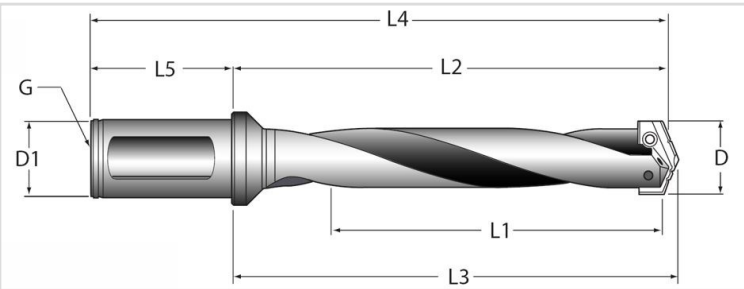

Suporte TA Série 2 - 24.50 a 35.00mm

Categorias

- Suportes TA

Ref.	Descrição	D1	D	Tipo	Comprimento	L1	L2	L3	L4	L5
1125021020S32FM	21020S-32FM - 24.50-35.00	32	24.50-35.00	Direita	Stub	57	88.5	92.1	148.5	60
1125021025S32FM	21025S-32FM - 30.00-35.00	32	30.00-35.00	Direita	Stub	92	123.4	127.0	183.4	60
1125022020S32FM	22020S-32FM - 24.50-35.00	32	24.50-35.00	Direita	Short	86	128.6	132.2	188.6	60
1125022025S32FM	22025S-32FM - 30.00-35.00	32	30.00-35.00	Direita	Short	86	128.6	132.2	188.6	60
1125023020S32FM	23020S-32FM - 24.50-35.00	32	24.50-35.00	Direita	Intermediate	137	179.4	183	239.4	60
1125023020H32FM	23020H-32FM - 24.50-35.00	32	24.50-35.00	Helicoidal	Intermediate	137	179.4	183	239.4	60
1125023025H32FM	23025H-32FM - 30.00-35.00	32	30.00-35.00	Helicoidal	Intermediate	137	179.4	183	239.4	60
1125024020S32FM	24020S-32FM - 24.50-35.00	32	24.50-35.00	Direita	Standard	187	230.2	233.8	290.2	60
1125024020H32FM	24020H-32FM - 24.50-35.00	32	24.50-35.00	Helicoidal	Standard	187	230.2	233.8	290.2	60
1125024025H32FM	24025H-32FM - 30.00-35.00	32	30.00-35.00	Helicoidal	Standard	187	230.2	233.8	290.2	60
1125024520H32FM	24520H-32FM - 24.50-35.00	32	24.50-35.00	Helicoidal	Standard Plus	238	280.9	284.5	340.9	60
1125025020H32FM	25020H-32FM - 24.50-35.00	32	24.50-35.00	Helicoidal	Extendec	289	331.8	335.4	391.8	60
1125025025H32FM	25025H-32FM - 30.00-35.00	32	30.00-35.00	Helicoidal	Extendec	289	331.8	335.4	391.8	60
1125026020H32FM	26020H-32FM - 24.50-35.00	32	24.50-35.00	Helicoidal	Long	410	452.9	456.9	512.9	60
1125027020S32FM	27020S-32FM - 24.50-35.00	32	24.50-35.00	Direita	XL	511	554.1	557.7	614.1	60
1125029020S32FM	29020S-32FM - 24.50-35.00	32	24.50-35.00	Direita	3XL	692	735.1	738.7	795.1	60