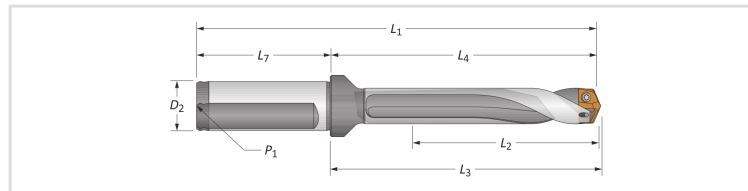

## Suporte XT Série 32

## Categorias

- Suporte XT

| Ref.            | Descrição           | D   | Alcance     | L1    | L2    | L3    | L4    | L7   | D2   | P1   | Tipo      |
|-----------------|---------------------|-----|-------------|-------|-------|-------|-------|------|------|------|-----------|
| 1126060332S40FM | 60332S-40FM - 3xD   | 3xD | 32.00-35.00 | 220.7 | 105.0 | 154.3 | 150.7 | 70.0 | 40.0 | 1/4* | Direita   |
| 1126060532S40FM | 60532S-40FM - 5xD   | 5xD | 32.00-35.00 | 290.7 | 175.0 | 224.3 | 220.7 | 70.0 | 40.0 | 1/4* | Direita   |
| 1126060732S40FM | 60732S-40FM - 7xD   | 7xD | 32.00-35.00 | 360.7 | 245.0 | 294.3 | 290.7 | 70.0 | 40.0 | 1/4* | Direita   |
| 1126060132H40FM | 60132H-40FM - Curto | 3xD | 32.00-35.00 | 160.7 | 38.0  | 94.2  | 90.7  | 70.0 | 40.0 | 1/4* | Helicoida |
| 1126060332H40FM | 60332H-40FM - 3xD   | 3xD | 32.00-35.00 | 220.7 | 105.0 | 154.3 | 150.7 | 70.0 | 40.0 | 1/4* | Helicoida |
| 1126060332H40CM | 60332H-40CM - 3xD   | 3xD | 32.00-35.00 | 220.7 | 105.0 | 154.3 | 150.7 | 70.0 | 40.0 | 1/4* | Helicoida |
| 1126060532H40FM | 60532H-40FM - 5xD   | 5xD | 32.00-35.00 | 290.7 | 175.0 | 224.3 | 220.7 | 70.0 | 40.0 | 1/4* | Helicoida |
| 1126060532H40CM | 60532H-40CM - 5xD   | 5xD | 32.00-35.00 | 290.7 | 175.0 | 224.3 | 220.7 | 70.0 | 40.0 | 1/4* | Helicoida |
| 1126060732H40FM | 60732H-40FM - 7xD   | 7xD | 32.00-35.00 | 360.7 | 245.0 | 294.3 | 290.7 | 70.0 | 40.0 | 1/4* | Helicoida |
| 1126060732H40CM | 60732H-40CM - 7xD   | 7xD | 32.00-35.00 | 360.7 | 245.0 | 294.3 | 290.7 | 70.0 | 40.0 | 1/4* | Helicoida |