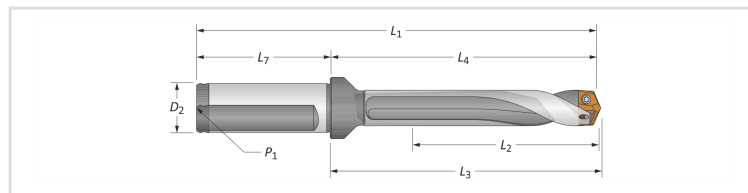

Suporte XT Série 32

Categorias

- Suporte XT

Ref.	Descrição	D	Alcance	L1	L2	L3	L4	L7	D2	P1	Tipo
1126060332S40FM	60332S-40FM - 3xD	3xD	32.00-35.00	220.7	105.0	154.3	150.7	70.0	40.0	1/4*	Direita
1126060532S40FM	60532S-40FM - 5xD	5xD	32.00-35.00	290.7	175.0	224.3	220.7	70.0	40.0	1/4*	Direita
1126060732S40FM	60732S-40FM - 7xD	7xD	32.00-35.00	360.7	245.0	294.3	290.7	70.0	40.0	1/4*	Direita
1126060132H40FM	60132H-40FM - Curto	3xD	32.00-35.00	160.7	38.0	94.2	90.7	70.0	40.0	1/4*	Helicoida
1126060332H40FM	60332H-40FM - 3xD	3xD	32.00-35.00	220.7	105.0	154.3	150.7	70.0	40.0	1/4*	Helicoida
1126060332H40CM	60332H-40CM - 3xD	3xD	32.00-35.00	220.7	105.0	154.3	150.7	70.0	40.0	1/4*	Helicoida
1126060532H40FM	60532H-40FM - 5xD	5xD	32.00-35.00	290.7	175.0	224.3	220.7	70.0	40.0	1/4*	Helicoida
1126060532H40CM	60532H-40CM - 5xD	5xD	32.00-35.00	290.7	175.0	224.3	220.7	70.0	40.0	1/4*	Helicoida
1126060732H40FM	60732H-40FM - 7xD	7xD	32.00-35.00	360.7	245.0	294.3	290.7	70.0	40.0	1/4*	Helicoida
1126060732H40CM	60732H-40CM - 7xD	7xD	32.00-35.00	360.7	245.0	294.3	290.7	70.0	40.0	1/4*	Helicoida