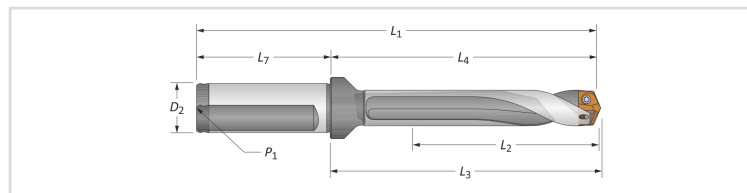

## Suporte XT Série 17

## Categorias

- Suporte XT

Ref.	Descrição	D	Alcance	L1	L2	L3	L4	L7	D2	P1	Tipo
1126060317S20FM	60317S-20FM - 3xD	3xD	17.00-17.99	33.8	54.0	86.9	83.8	50.0	20.0	1/8*	Direita
1126060517S20FM	60517S-20FM - 5xD	5xD	17.00-17.99	69.8	90.0	122.9	119.8	50.0	20.0	1/8*	Direita
1126060717S20FM	60717S-20FM - 7xD	7xD	17.00-17.99	206.0	125.8	158.9	156.0	50.0	20.0	1/8*	Direita
1126060117H20FM	60117H-20FM - Curto	17.00-17.99	00.5	20.6	20.6	53.5	50.5	50.0	20.0	1/8*	Helicoidal
1126060317H20FM	60317H-20FM - 3xD	3xD	17.00-17.99	33.8	54.0	86.9	83.8	50.0	20.0	1/8*	Helicoidal
1126060317H20CM	60317H-20CM - 3xD	3xD	17.00-17.99	33.8	54.0	86.9	83.8	50.0	20.0	1/8*	Helicoidal
1126060517H20FM	60517H-20FM - 5xD	5xD	17.00-17.99	69.8	90.0	122.9	119.8	50.0	20.0	1/8*	Helicoidal
1126060517H20CM	60517H-20CM - 5xD	5xD	17.00-17.99	69.8	90.0	122.9	119.8	50.0	20.0	1/8*	Helicoidal
1126060717H20FM	60717H-20FM - 7xD	7xD	17.00-17.99	206.0	125.8	158.9	156.0	50.0	20.0	1/8*	Helicoidal
1126060717H20CM	60717H-20CM - 7xD	7xD	17.00-17.99	206.0	125.8	158.9	156.0	50.0	20.0	1/8*	Helicoidal