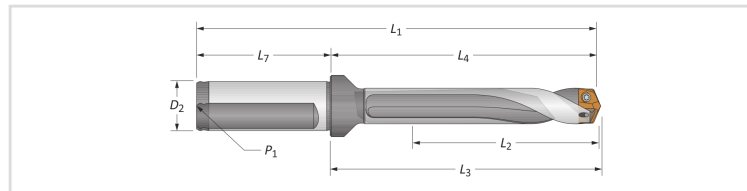

Suporte XT Série 17

Categorias

- Suporte XT

Ref.	Descrição	D	Alcance	L1	L2	L3	L4	L7	D2	P1	Tipo
1126060317S20FM	60317S-20FM - 3xD	3xD	17.00-17.99	33.8	54.0	86.9	83.8	50.0	20.0	1/8*	Direita
1126060517S20FM	60517S-20FM - 5xD	5xD	17.00-17.99	69.8	90.0	122.9	119.8	50.0	20.0	1/8*	Direita
1126060717S20FM	60717S-20FM - 7xD	7xD	17.00-17.99	206.0	125.8	158.9	156.0	50.0	20.0	1/8*	Direita
1126060117H20FM	60117H-20FM - Curto	17.00-17.99	00.5	20.6	20.6	53.5	50.5	50.0	20.0	1/8*	Helicoida
1126060317H20FM	60317H-20FM - 3xD	3xD	17.00-17.99	33.8	54.0	86.9	83.8	50.0	20.0	1/8*	Helicoida
1126060317H20CM	60317H-20CM - 3xD	3xD	17.00-17.99	33.8	54.0	86.9	83.8	50.0	20.0	1/8*	Helicoida
1126060517H20FM	60517H-20FM - 5xD	5xD	17.00-17.99	69.8	90.0	122.9	119.8	50.0	20.0	1/8*	Helicoida
1126060517H20CM	60517H-20CM - 5xD	5xD	17.00-17.99	69.8	90.0	122.9	119.8	50.0	20.0	1/8*	Helicoida
1126060717H20FM	60717H-20FM - 7xD	7xD	17.00-17.99	206.0	125.8	158.9	156.0	50.0	20.0	1/8*	Helicoida
1126060717H20CM	60717H-20CM - 7xD	7xD	17.00-17.99	206.0	125.8	158.9	156.0	50.0	20.0	1/8*	Helicoida