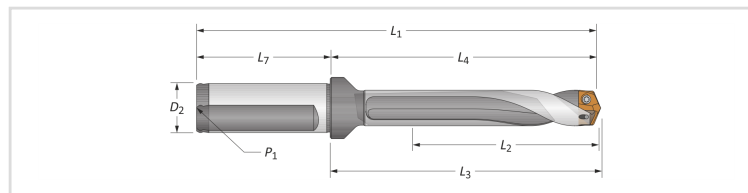

Suporte XT Série 15

Categorias

- Suporte XT

Ref.	Descrição	D	Alcance	L1	L2	L3	L4	L7	D2	P1	Tipo
1126060315S20FM	60315S-20FM - 3xD	3xD	15.00-15.99	25.0	48.0	77.5	75.0	50.0	20.0	1/8*	Direita
1126060515S20FM	60515S-20FM - 5xD	5xD	15.00-15.99	56.8	79.8	109.5	106.8	50.0	20.0	1/8*	Direita
1126060715S20FM	60715S-20FM - 7xD	7xD	15.00-15.99	88.9	111.9	141.5	138.9	50.0	20.0	1/8*	Direita
1126060115H20FM	60115H-20FM - Curto	15.00-15.99	4.5	17.5	46.8	44.5	50.0	20.0	20.0	1/8*	Helicoida
1126060315H20FM	60315H-20FM - 3xD	3xD	15.00-15.99	25.0	48.0	77.5	75.0	50.0	20.0	1/8*	Helicoida
1126060315H20CM	60315H-20CM - 3xD	3xD	15.00-15.99	25.0	48.0	77.5	75.0	50.0	20.0	1/8*	Helicoida
1126060515H20FM	60515H-20FM - 5xD	5xD	15.00-15.99	56.8	79.8	109.5	106.8	50.0	20.0	1/8*	Helicoida
1126060515H20CM	60515H-20CM - 5xD	5xD	15.00-15.99	56.8	79.8	109.5	106.8	50.0	20.0	1/8*	Helicoida
1126060715H20FM	60715H-20FM - 7xD	7xD	15.00-15.99	88.9	111.9	141.5	138.9	50.0	20.0	1/8*	Helicoida
1126060715H20CM	60715H-20CM - 7xD	7xD	15.00-15.99	88.9	111.9	141.5	138.9	50.0	20.0	1/8*	Helicoida