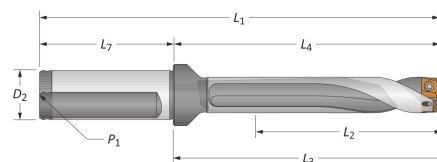

Suporte XT Série 15

Categorias

- Suporte XT

Ref.	Descrição	D	Alcance	L1	L2	L3	L4	L7	D2	P1	Tipo
1126060315S20FM	60315S-20FM - 3xD	3xD	15.00-15.99	25.0	48.0	77.5	75.0	50.0	20.0	1/8*	Direita
1126060515S20FM	60515S-20FM - 5xD	5xD	15.00-15.99	56.8	79.8	109.5	106.8	50.0	20.0	1/8*	Direita
1126060715S20FM	60715S-20FM - 7xD	7xD	15.00-15.99	88.9	111.9	141.5	138.9	50.0	20.0	1/8*	Direita
1126060115H20FM	60115H-20FM - Curto	15.00-15.99	4.5	17.5	46.8	44.5	50.0	20.0	20.0	1/8*	Helicoida
1126060315H20FM	60315H-20FM - 3xD	3xD	15.00-15.99	25.0	48.0	77.5	75.0	50.0	20.0	1/8*	Helicoida
1126060315H20CM	60315H-20CM - 3xD	3xD	15.00-15.99	25.0	48.0	77.5	75.0	50.0	20.0	1/8*	Helicoida
1126060515H20FM	60515H-20FM - 5xD	5xD	15.00-15.99	56.8	79.8	109.5	106.8	50.0	20.0	1/8*	Helicoida
1126060515H20CM	60515H-20CM - 5xD	5xD	15.00-15.99	56.8	79.8	109.5	106.8	50.0	20.0	1/8*	Helicoida
1126060715H20FM	60715H-20FM - 7xD	7xD	15.00-15.99	88.9	111.9	141.5	138.9	50.0	20.0	1/8*	Helicoida
1126060715H20CM	60715H-20CM - 7xD	7xD	15.00-15.99	88.9	111.9	141.5	138.9	50.0	20.0	1/8*	Helicoida