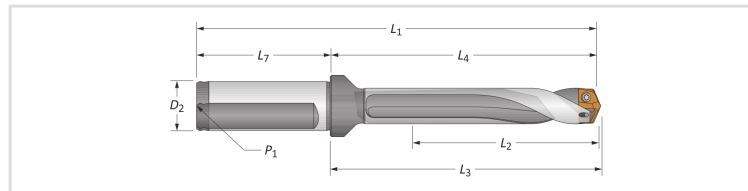

## Suporte XT Série 14

## Categorias

- Suporte XT

Ref.	Descrição	D	Alcance	L1	L2	L3	L4	L7	D2	P1	Tipo
1126060314S20FM	60314S-20FM - 3xD	3xD	14.00-14.99	22.2	44.8	74.9	72.2	50.0	20.0	1/8*	Direita
1126060514S20FM	60514S-20FM - 5xD	5xD	14.00-14.99	52.4	75.0	104.9	102.4	50.0	20.0	1/8*	Direita
1126060714S20FM	60714S-20FM - 7xD	7xD	14.00-14.99	82.2	104.8	134.8	132.2	50.0	20.0	1/8*	Direita
1126060114H20FM	60114H-20FM - Curto	Curto	14.00-14.99	4.5	17.5	47.2	44.5	50.0	20.0	1/8*	Helicoida
1126060314H20FM	60314H-20FM - 3xD	3xD	14.00-14.99	22.2	44.8	74.9	72.2	50.0	20.0	1/8*	Helicoida
1126060314H20CM	60314H-20CM - 3xD	3xD	14.00-14.99	22.2	44.8	74.9	72.2	50.0	20.0	1/8*	Helicoida
1126060514H20FM	60514H-20FM - 5xD	5xD	14.00-14.99	52.4	75.0	104.9	102.4	50.0	20.0	1/8*	Helicoida
1126060514H20CM	60514H-20CM - 5xD	5xD	14.00-14.99	52.4	75.0	104.9	102.4	50.0	20.0	1/8*	Helicoida
1126060714H20FM	60714H-20FM - 7xD	7xD	14.00-14.99	82.2	104.8	134.8	132.2	50.0	20.0	1/8*	Helicoida
1126060714H20CM	60714H-20CM - 7xD	7xD	14.00-14.99	82.2	104.8	134.8	132.2	50.0	20.0	1/8*	Helicoida