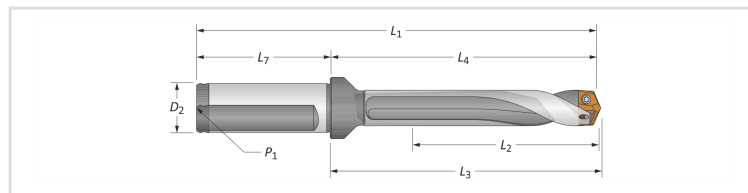

## Suporte XT Série 13

## Categorias

- Suporte XT

Ref.	Descrição	D	Alcance	L1	L2	L3	L4	L7	D2	P1	Tipo
1126060313S20FM	60313S-20FM - 3xD	3xD	13.00-13.99	19.0	42.0	71.4	69.0	50.0	20.0	1/8*	Direita
1126060513S20FM	60513S-20FM - 5xD	5xD	13.00-13.99	46.8	69.9	99.2	96.8	50.0	20.0	1/8*	Direita
1126060713S20FM	60713S-20FM - 7xD	7xD	13.00-13.99	75.0	98.0	127.4	125.0	50.0	20.0	1/8*	Direita
1126060113H20FM	60113H-20FM - Curto	3xD	13.00-13.99	3.0	16.0	45.2	43.0	50.0	20.0	1/8*	Helicoida
1126060313H20FM	60313H-20FM - 3xD	3xD	13.00-13.99	19.0	42.0	71.4	69.0	50.0	20.0	1/8*	Helicoida
1126060313H20CM	60313H-20CM - 3xD	3xD	13.00-13.99	19.0	42.0	71.4	69.0	50.0	20.0	1/8*	Helicoida
1126060513H20FM	60513H-20FM - 5xD	5xD	13.00-13.99	46.8	69.9	99.2	96.8	50.0	20.0	1/8*	Helicoida
1126060513H20CM	60513H-20CM - 5xD	5xD	13.00-13.99	46.8	69.9	99.2	96.8	50.0	20.0	1/8*	Helicoida
1126060713H20FM	60713H-20FM - 7xD	7xD	13.00-13.99	75.0	98.0	127.4	125.0	50.0	20.0	1/8*	Helicoida
1126060713H20CM	60713H-20CM - 7xD	7xD	13.00-13.99	75.0	98.0	127.4	125.0	50.0	20.0	1/8*	Helicoida