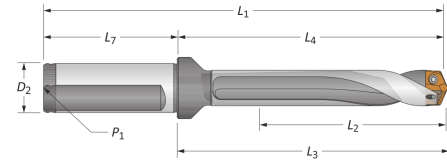

## Categorias

- Suporte XT

Ref.	Descrição	D	Alcance	L1	L2	L3	L4	L7	D2	P1	Tipo
1126060312S20FM	60312S-20FM - 3xD	3xD	12.00-12.99	16.6	39.0	68.7	66.6	50.0	20.0	1/8*	Direita
1126060512S20FM	60512S-20FM - 5xD	5xD	12.00-12.99	42.5	65.0	94.7	92.5	50.0	20.0	1/8*	Direita
1126060712S20FM	60712S-20FM - 7xD	7xD	12.00-12.99	68.3	90.9	120.7	118.3	50.0	20.0	1/8*	Direita
1126060112H20FM	60112H-20FM - Curto	12.00-12.99	3.2	16.0	45.4	43.2	50.0	20.0	20.0	1/8*	Helicoida
1126060312H20FM	60312H-20FM - 3xD	3xD	12.00-12.99	16.6	39.0	68.7	66.6	50.0	20.0	1/8*	Helicoida
1126060312H20CM	60312H-20CM - 3xD	3xD	12.00-12.99	16.6	39.0	68.7	66.6	50.0	20.0	1/8*	Helicoida
1126060512H20FM	60512H-20FM - 5xD	5xD	12.00-12.99	42.5	65.0	94.7	92.5	50.0	20.0	1/8*	Helicoida
1126060512H20CM	60512H-20CM - 5xD	5xD	12.00-12.99	42.5	65.0	94.7	92.5	50.0	20.0	1/8*	Helicoida
1126060712H20FM	60712H-20FM - 7xD	7xD	12.00-12.99	68.3	90.9	120.7	118.3	50.0	20.0	1/8*	Helicoida
1126060712H20CM	60712H-20CM - 7xD	7xD	12.00-12.99	68.3	90.9	120.7	118.3	50.0	20.0	1/8*	Helicoida