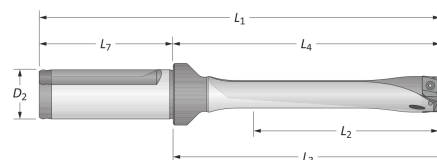

## Categorias

- Suporte XT Pro

Ref.	Descrição	D	Alcance	L1	L2	L3	L4	L5	D3
1115100320S25FM	HXT0320S-25FM - 3xD	3xD	20.00-21.99	156.0	66.0	102.9	100.0	56.0	25.0
1115100320S25CM	HXT0320S-25CM - 3xD	3xD	20.00-21.99	156.0	66.0	102.9	100.0	56.0	25.0
1115100520S25FM	HXT0520S-25FM - 5xD	5xD	20.00-21.99	200.0	110.0	146.9	144.0	56.0	25.0
1115100520S25CM	HXT0520S-25CM - 5xD	5xD	20.00-21.99	200.0	110.0	146.9	144.0	56.0	25.0
1115100720S25FM	HXT0720S-25FM - 7xD	7xD	20.00-21.99	243.0	153.9	190.9	187.0	56.0	25.0
1115100720S25CM	HXT0720S-25CM - 7xD	7xD	20.00-21.99	243.0	153.9	190.9	187.0	56.0	25.0
1115101020S25FM	HXT1020S-25FM - 10xD	10xD	20.00-21.99	310.0	219.9	256.8	254.0	56.0	25.0
1115101020S25CM	HXT1020S-25CM - 10xD	10xD	20.00-21.99	310.0	219.9	256.8	254.0	56.0	25.0