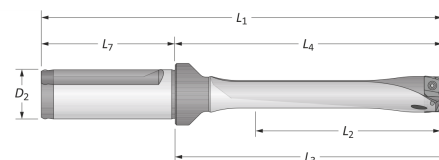

Suporte XT Pro Série 20

Categorias

- Suporte XT Pro

Ref.	Descrição	D	Alcance	L1	L2	L3	L4	L5	D3
1115100320S25FM	HXT0320S-25FM - 3xD	3xD	20.00-21.99	156.0	66.0	102.9	100.0	56.0	25.0
1115100320S25CM	HXT0320S-25CM - 3xD	3xD	20.00-21.99	156.0	66.0	102.9	100.0	56.0	25.0
1115100520S25FM	HXT0520S-25FM - 5xD	5xD	20.00-21.99	200.0	110.0	146.9	144.0	56.0	25.0
1115100520S25CM	HXT0520S-25CM - 5xD	5xD	20.00-21.99	200.0	110.0	146.9	144.0	56.0	25.0
1115100720S25FM	HXT0720S-25FM - 7xD	7xD	20.00-21.99	243.0	153.9	190.9	187.0	56.0	25.0
1115100720S25CM	HXT0720S-25CM - 7xD	7xD	20.00-21.99	243.0	153.9	190.9	187.0	56.0	25.0
1115101020S25FM	HXT1020S-25FM - 10xD	10xD	20.00-21.99	310.0	219.9	256.8	254.0	56.0	25.0
1115101020S25CM	HXT1020S-25CM - 10xD	10xD	20.00-21.99	310.0	219.9	256.8	254.0	56.0	25.0