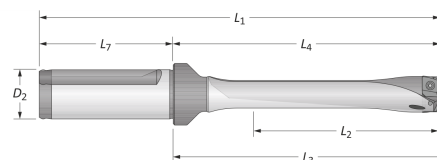

Suporte XT Pro Série 20

Categorias

- Suporte XT Pro

Ref.	Descrição	D	Alcance	L1	L2	L3	L4	L5	D3
1115100320S25FM	HXT0320S-25FM - 3xD	3xD	20.00-21.99	156.0	66.0	102.9	100.0	56.0	25.0
1115100320S25CM	HXT0320S-25CM - 3xD	3xD	20.00-21.99	156.0	66.0	102.9	100.0	56.0	25.0
1115100520S25FM	HXT0520S-25FM - 5xD	5xD	20.00-21.99	200.0	110.0	146.9	144.0	56.0	25.0
1115100520S25CM	HXT0520S-25CM - 5xD	5xD	20.00-21.99	200.0	110.0	146.9	144.0	56.0	25.0
1115100720S25FM	HXT0720S-25FM - 7xD	7xD	20.00-21.99	243.0	153.9	190.9	187.0	56.0	25.0
1115100720S25CM	HXT0720S-25CM - 7xD	7xD	20.00-21.99	243.0	153.9	190.9	187.0	56.0	25.0
1115101020S25FM	HXT1020S-25FM - 10xD	10xD	20.00-21.99	310.0	219.9	256.8	254.0	56.0	25.0
1115101020S25CM	HXT1020S-25CM - 10xD	10xD	20.00-21.99	310.0	219.9	256.8	254.0	56.0	25.0