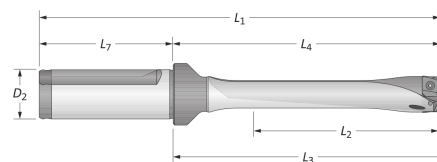

Suporte XT Pro Série 20

Categorias

- Suporte XT Pro

Ref.	Descrição	D	Alcance	L1	L2	L3	L4	L5	D3
1115100320S25FM	HXT0320S-25FM - 3xD	3xD	20.00-21.99	156.0	66.0	102.9	100.0	56.0	25.0
1115100320S25CM	HXT0320S-25CM - 3xD	3xD	20.00-21.99	156.0	66.0	102.9	100.0	56.0	25.0
1115100520S25FM	HXT0520S-25FM - 5xD	5xD	20.00-21.99	200.0	110.0	146.9	144.0	56.0	25.0
1115100520S25CM	HXT0520S-25CM - 5xD	5xD	20.00-21.99	200.0	110.0	146.9	144.0	56.0	25.0
1115100720S25FM	HXT0720S-25FM - 7xD	7xD	20.00-21.99	243.0	153.9	190.9	187.0	56.0	25.0
1115100720S25CM	HXT0720S-25CM - 7xD	7xD	20.00-21.99	243.0	153.9	190.9	187.0	56.0	25.0
1115101020S25FM	HXT1020S-25FM - 10xD	10xD	20.00-21.99	310.0	219.9	256.8	254.0	56.0	25.0
1115101020S25CM	HXT1020S-25CM - 10xD	10xD	20.00-21.99	310.0	219.9	256.8	254.0	56.0	25.0