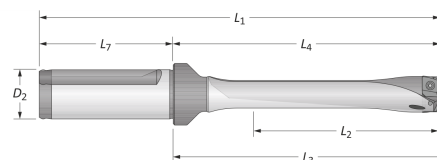

Suporte XT Pro Série 17

Categorias

- Suporte XT Pro

Ref.	Descrição	D	Alcance	L1	L2	L3	L4	L5	D3
1115100317S20FM	HXT0317S-20FM - 3xD	3xD	17.00-17.99	133.8	54.0	86.9	83.8	50.0	20.0
1115100317S20CM	HXT0317S-20CM - 3xD	3xD	17.00-17.99	133.8	54.0	86.9	83.8	50.0	20.0
1115100517S20FM	HXT0517S-20FM - 5xD	5xD	17.00-17.99	169.8	90.0	122.9	119.8	50.0	20.0
1115100517S20CM	HXT0517S-20CM - 5xD	5xD	17.00-17.99	169.8	90.0	122.9	119.8	50.0	20.0
1115100717S20FM	HXT0717S-20FM - 7xD	7xD	17.00-17.99	206.0	125.8	158.9	156.0	50.0	20.0
1115100717S20CM	HXT0717S-20CM - 7xD	7xD	17.00-17.99	206.0	125.8	158.9	156.0	50.0	20.0
1115101017S20FM	HXT1017S-20FM - 10xD	10xD	17.00-17.99	259.9	179.8	212.8	209.9	50.0	20.0
1115101017S20CM	HXT1017S-20CM - 10xD	10xD	17.00-17.99	259.9	179.8	212.8	209.9	50.0	20.0