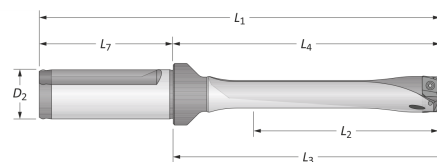

## Categorias

- Suporte XT Pro

| Ref.            | Descrição            | D    | Alcance     | L1    | L2    | L3    | L4    | L5   | D3   |
|-----------------|----------------------|------|-------------|-------|-------|-------|-------|------|------|
| 1115100316S20FM | HXT0316S-20FM - 3xD  | 3xD  | 16.00-16.99 | 131.3 | 50.8  | 84.2  | 81.3  | 50.0 | 20.0 |
| 1115100316S20CM | HXT0316S-20CM - 3xD  | 3xD  | 16.00-16.99 | 131.3 | 50.8  | 84.2  | 81.3  | 50.0 | 20.0 |
| 1115100516S20FM | HXT0516S-20FM - 5xD  | 5xD  | 16.00-16.99 | 165.1 | 85.0  | 118.2 | 115.1 | 50.0 | 20.0 |
| 1115100516S20CM | HXT0516S-20CM - 5xD  | 5xD  | 16.00-16.99 | 165.1 | 85.0  | 118.2 | 115.1 | 50.0 | 20.0 |
| 1115100716S20FM | HXT0716S-20FM - 7xD  | 7xD  | 16.00-16.99 | 199.2 | 119.0 | 152.0 | 149.2 | 50.0 | 20.0 |
| 1115100716S20CM | HXT0716S-20CM - 7xD  | 7xD  | 16.00-16.99 | 199.2 | 119.0 | 152.0 | 149.2 | 50.0 | 20.0 |
| 1115101016S20FM | HXT1016S-20FM - 10xD | 10xD | 16.00-16.99 | 250.0 | 169.9 | 203.2 | 200.0 | 50.0 | 20.0 |
| 1115101016S20CM | HXT1016S-20CM - 10xD | 10xD | 16.00-16.99 | 250.0 | 169.9 | 203.2 | 200.0 | 50.0 | 20.0 |