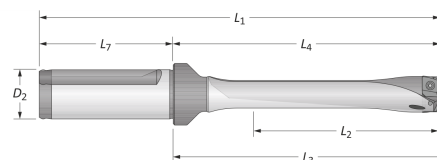

## Categorias

- Suporte XT Pro

Ref.	Descrição	D	Alcance	L1	L2	L3	L4	L5	D3
1115100315S20FM	HXT0315S-20FM - 3xD	3xD	15.00-15.99	125.0	48.0	77.5	75.0	50.0	20.0
1115100315S20CM	HXT0315S-20CM - 3xD	3xD	15.00-15.99	125.0	48.0	77.5	75.0	50.0	20.0
1115100515S20FM	HXT0515S-20FM - 5xD	5xD	15.00-15.99	156.8	79.8	109.5	106.8	50.0	20.0
1115100515S20CM	HXT0515S-20CM - 5xD	5xD	15.00-15.99	156.8	79.8	109.5	106.8	50.0	20.0
1115100715S20FM	HXT0715S-20FM - 7xD	7xD	15.00-15.99	188.9	111.9	141.5	138.9	50.0	20.0
1115100715S20CM	HXT0715S-20CM - 7xD	7xD	15.00-15.99	188.9	111.9	141.5	138.9	50.0	20.0
1115101015S20FM	HXT1015S-20FM - 10xD	10xD	15.00-15.99	236.9	159.9	189.5	186.9	50.0	20.0
1115101015S20CM	HXT1015S-20CM - 10xD	10xD	15.00-15.99	236.9	159.9	189.5	186.9	50.0	20.0