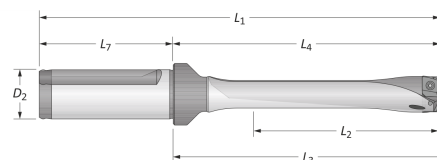

Suporte XT Pro Série 15

Categorias

- Suporte XT Pro

Ref.	Descrição	D	Alcance	L1	L2	L3	L4	L5	D3
1115100315S20FM	HXT0315S-20FM - 3xD	3xD	15.00-15.99	125.0	48.0	77.5	75.0	50.0	20.0
1115100315S20CM	HXT0315S-20CM - 3xD	3xD	15.00-15.99	125.0	48.0	77.5	75.0	50.0	20.0
1115100515S20FM	HXT0515S-20FM - 5xD	5xD	15.00-15.99	156.8	79.8	109.5	106.8	50.0	20.0
1115100515S20CM	HXT0515S-20CM - 5xD	5xD	15.00-15.99	156.8	79.8	109.5	106.8	50.0	20.0
1115100715S20FM	HXT0715S-20FM - 7xD	7xD	15.00-15.99	188.9	111.9	141.5	138.9	50.0	20.0
1115100715S20CM	HXT0715S-20CM - 7xD	7xD	15.00-15.99	188.9	111.9	141.5	138.9	50.0	20.0
1115101015S20FM	HXT1015S-20FM - 10xD	10xD	15.00-15.99	236.9	159.9	189.5	186.9	50.0	20.0
1115101015S20CM	HXT1015S-20CM - 10xD	10xD	15.00-15.99	236.9	159.9	189.5	186.9	50.0	20.0