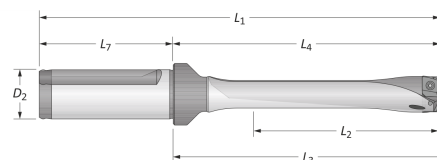

## Categorias

- Suporte XT Pro

Ref.	Descrição	D	Alcance	L1	L2	L3	L4	L5	D3
1115100313S20FM	HXT0313S-20FM - 3xD	3xD	13.00-13.99	119.0	42.0	71.4	69.0	50.0	20.0
1115100313S20CM	HXT0313S-20CM - 3xD	3xD	13.00-13.99	119.0	42.0	71.4	69.0	50.0	20.0
1115100513S20FM	HXT0513S-20FM - 5xD	5xD	13.00-13.99	146.8	69.9	99.2	96.8	50.0	20.0
1115100513S20CM	HXT0513S-20CM - 5xD	5xD	13.00-13.99	146.8	69.9	99.2	96.8	50.0	20.0
1115100713S20FM	HXT0713S-20FM - 7xD	7xD	13.00-13.99	175.0	98.0	127.4	125.0	50.0	20.0
1115100713S20CM	HXT0713S-20CM - 7xD	7xD	13.00-13.99	175.0	98.0	127.4	125.0	50.0	20.0
1115101013S20FM	HXT1013S-20FM - 10xD	10xD	13.00-13.99	217.0	140.0	169.4	167.0	50.0	20.0
1115101013S20CM	HXT1013S-20CM - 10xD	10xD	13.00-13.99	217.0	140.0	169.4	167.0	50.0	20.0