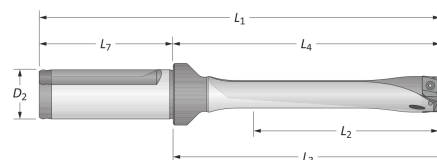

Suporte XT Pro Série 13

Categorias

- Suporte XT Pro

Ref.	Descrição	D	Alcance	L1	L2	L3	L4	L5	D3
1115100313S20FM	HXT0313S-20FM - 3xD	3xD	13.00-13.99	119.0	42.0	71.4	69.0	50.0	20.0
1115100313S20CM	HXT0313S-20CM - 3xD	3xD	13.00-13.99	119.0	42.0	71.4	69.0	50.0	20.0
1115100513S20FM	HXT0513S-20FM - 5xD	5xD	13.00-13.99	146.8	69.9	99.2	96.8	50.0	20.0
1115100513S20CM	HXT0513S-20CM - 5xD	5xD	13.00-13.99	146.8	69.9	99.2	96.8	50.0	20.0
1115100713S20FM	HXT0713S-20FM - 7xD	7xD	13.00-13.99	175.0	98.0	127.4	125.0	50.0	20.0
1115100713S20CM	HXT0713S-20CM - 7xD	7xD	13.00-13.99	175.0	98.0	127.4	125.0	50.0	20.0
1115101013S20FM	HXT1013S-20FM - 10xD	10xD	13.00-13.99	217.0	140.0	169.4	167.0	50.0	20.0
1115101013S20CM	HXT1013S-20CM - 10xD	10xD	13.00-13.99	217.0	140.0	169.4	167.0	50.0	20.0