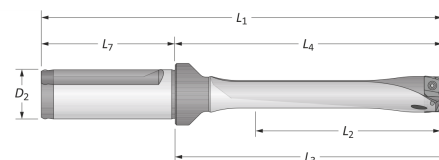

Suporte XT Pro Série 12

Categorias

- Suporte XT Pro

Ref.	Descrição	D	Alcance	L1	L2	L3	L4	L5	D3
1115100312S20CM	HXT0312S-20CM - 3xD	3xD	12.00-12.99	116.6	39.0	68.7	66.6	50.0	20.0
1115100512S20FM	HXT0512S-20FM - 5xD	5xD	12.00-12.99	142.5	65.0	94.7	92.5	50.0	20.0
1115100512S20CM	HXT0512S-20CM - 5xD	5xD	12.00-12.99	142.5	65.0	94.7	92.5	50.0	20.0
1115100712S20FM	HXT0712S-20FM - 7xD	7xD	12.00-12.99	168.3	90.9	120.7	118.3	50.0	20.0
1115100712S20CM	HXT0712S-20CM - 7xD	7xD	12.00-12.99	168.3	90.9	120.7	118.3	50.0	20.0
1115101012S20FM	HXT1012S-20FM - 10xD	10xD	12.00-12.99	207.5	129.9	159.7	157.5	50.0	20.0
1115101012S20CM	HXT1012S-20CM - 10xD	10xD	12.00-12.99	207.5	129.9	159.7	157.5	50.0	20.0
1115100312S20FM	HXT0312S-20FM - 3xD	3xD	12.00-12.99	116.6	39.0	68.7	66.6	50.0	20.0