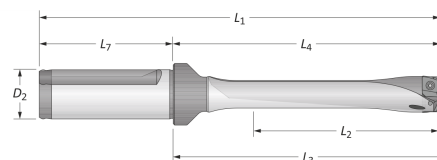

## Categorias

- Suporte XT Pro

Ref.	Descrição	D	Alcance	L1	L2	L3	L4	L5	D3
1115100312S20CM	HXT0312S-20CM - 3xD	3xD	12.00-12.99	116.6	39.0	68.7	66.6	50.0	20.0
1115100512S20FM	HXT0512S-20FM - 5xD	5xD	12.00-12.99	142.5	65.0	94.7	92.5	50.0	20.0
1115100512S20CM	HXT0512S-20CM - 5xD	5xD	12.00-12.99	142.5	65.0	94.7	92.5	50.0	20.0
1115100712S20FM	HXT0712S-20FM - 7xD	7xD	12.00-12.99	168.3	90.9	120.7	118.3	50.0	20.0
1115100712S20CM	HXT0712S-20CM - 7xD	7xD	12.00-12.99	168.3	90.9	120.7	118.3	50.0	20.0
1115101012S20FM	HXT1012S-20FM - 10xD	10xD	12.00-12.99	207.5	129.9	159.7	157.5	50.0	20.0
1115101012S20CM	HXT1012S-20CM - 10xD	10xD	12.00-12.99	207.5	129.9	159.7	157.5	50.0	20.0
1115100312S20FM	HXT0312S-20FM - 3xD	3xD	12.00-12.99	116.6	39.0	68.7	66.6	50.0	20.0