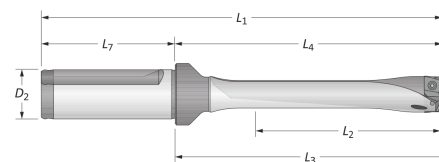

Suporte XT Pro Série 12

Categorias

- Suporte XT Pro

Ref.	Descrição	D	Alcance	L1	L2	L3	L4	L5	D3
1115100312S20CM	HXT0312S-20CM - 3xD	3xD	12.00-12.99	116.6	39.0	68.7	66.6	50.0	20.0
1115100512S20FM	HXT0512S-20FM - 5xD	5xD	12.00-12.99	142.5	65.0	94.7	92.5	50.0	20.0
1115100512S20CM	HXT0512S-20CM - 5xD	5xD	12.00-12.99	142.5	65.0	94.7	92.5	50.0	20.0
1115100712S20FM	HXT0712S-20FM - 7xD	7xD	12.00-12.99	168.3	90.9	120.7	118.3	50.0	20.0
1115100712S20CM	HXT0712S-20CM - 7xD	7xD	12.00-12.99	168.3	90.9	120.7	118.3	50.0	20.0
1115101012S20FM	HXT1012S-20FM - 10xD	10xD	12.00-12.99	207.5	129.9	159.7	157.5	50.0	20.0
1115101012S20CM	HXT1012S-20CM - 10xD	10xD	12.00-12.99	207.5	129.9	159.7	157.5	50.0	20.0
1115100312S20FM	HXT0312S-20FM - 3xD	3xD	12.00-12.99	116.6	39.0	68.7	66.6	50.0	20.0